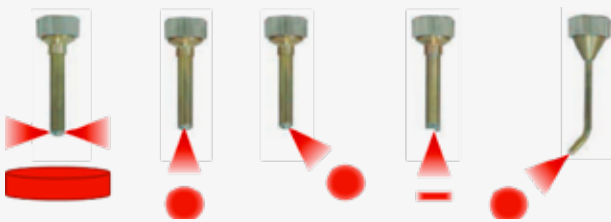

Spray guns SPP-01

.....

Technical data

Article no.		1004447	1004448
Nozzle size	mm	Ø 0.5	Ø 1.0
Material inlet pressure max.	bar	50	
Pneumatic pressure max.	bar	6	
Air cap		Flat spray 60°	

Accessories

Nozzle extensions

Wide range of different nozzle extensions on request.

Air caps

div. air caps round spray (spray cone 15°)

div. air caps flat spray
(spray cone 45°/60°/90°)

Hand spray valve VSP-01

.....

Technical data

Article no.		1015329
Nozzle size	mm	Ø 1.0
Material inlet pressure max.	bar	35
Pneumatic pressure max.	bar	6

Accessories

Stroke detection

1009266

Stroke detection spray valve
with plug M8x1 4-pole

29.01.289

Connection cable 10m
M12 4-pole straight